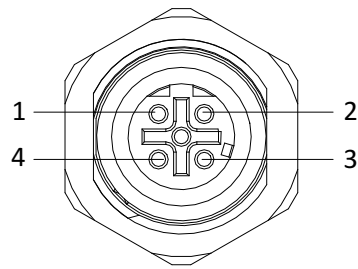

General Function	One-key Reset, Dual-VCA, Anti-Flicker, Three Streams, Heartbeat, Mirror, Password Protection, Privacy Mask, Watermark, IP Address Filter
Interface	
Communication Interface	-IO: 1 RJ45 10M/100M Ethernet port -I: M12 aviation plug
Video Out	1Vp-p Composite Output(75Ω/BNC)
General	
Operating Conditions	-40 °C to +65 °C (-40 °F to +149°F), Humidity 95% or less (non-condensing)
Power Supply	DC12V; PoE (802.3af, class ?)
Power Consumption	Max. 8W
Build-in Heater	Support
IR Range	20 m to 30 m
Protection Level	IP68, IK10
Dimensions	155.17 × 110.9 × 60.8 mm (6.1" × 4.4" × 2.4")
Weight	960g (2.1lbs)

Order Models

DS-2CD6522-IO: a RJ45 network interface and a power supply interface

DS-2CD6522-I: an M12 aviation plug

Dimension

Unit:mm

Interface Description

	M12 Wire	R-J45 Wire
TX+	1	1
TX-	3	2
RX+	2	3
RX-	4	6