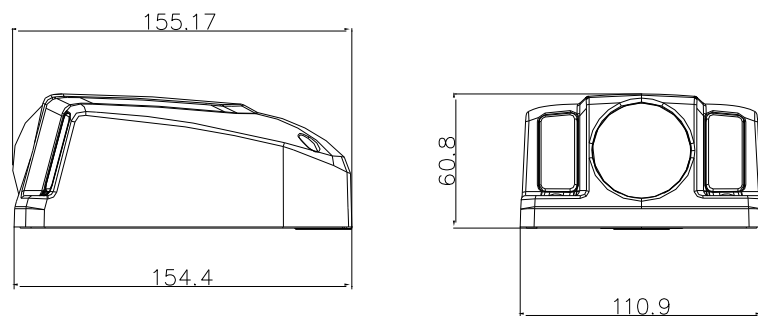

General Function	One-key Reset, Dual-VCA, Anti-Flicker, Three Streams, Heartbeat, Mirror, Password Protection, Privacy Mask, Watermark, IP Address Filter
Interface	
Communication Interface	-IO: 1 RJ45 10M/100M Ethernet port -I: M12 aviation plug
Video Out	1Vp-p Composite Output(75Ω/BNC)
General	
Operating Conditions	-40 °C to +65 °C (-40 °F to +149°F), Humidity 95% or less (non-condensing)
Power Supply	DC12V; PoE (802.3af, class ?)
Power Consumption	Max. 8W
Build-in Heater	Support
IR Range	20 m to 30 m
Protection Level	IP68, IK10
Dimensions	155.17 × 110.9 × 60.8 mm (6.1" × 4.4" × 2.4")
Weight	960g (2.1lbs)

Order Models

DS-2CD6522-IO: a RJ45 network interface and a power supply interface

DS-2CD6522-I: an M12 aviation plug

Dimension

Unit:mm

Interface Description