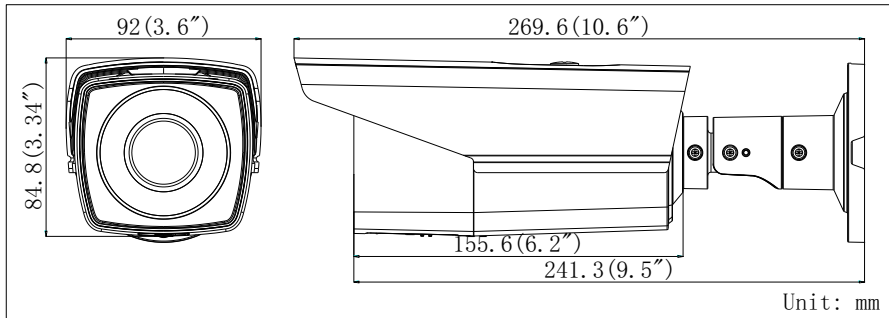

Order Models

DS-2CE16D5T-AIR3ZH

Dimensions