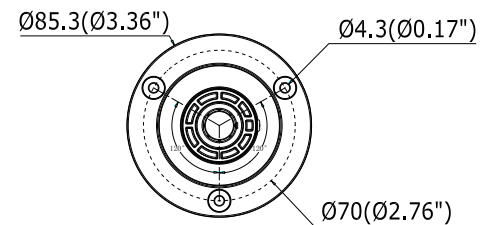

Order Models

DS-2CE16D5T-AIR3ZH

Dimensions