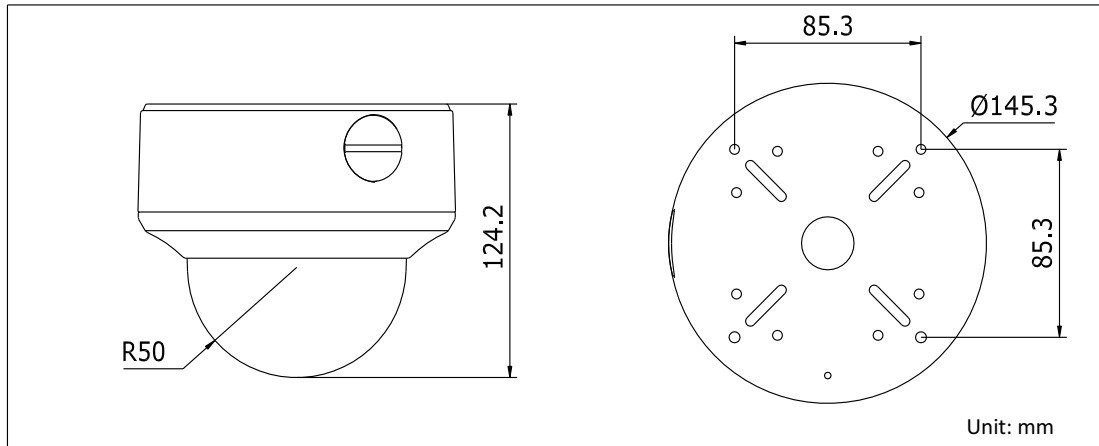

Dimensions