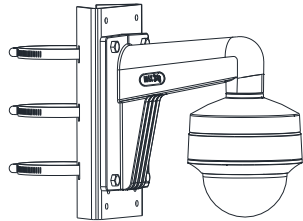

Camera	
Image Sensor	5 MP CMOS image sensor
Resolution	2560 (H) × 1944 (V)
Min. Illumination	Color: 0.01 Lux @ (F1.2, AGC ON), 0 Lux with IR
Shutter Time	PAL: 1/25 s to 1/50, 000 s NTSC: 1/30 s to 1/50, 000 s
Lens	2.7 mm to 13.5 mm motorized vari-focal lens
Horizontal Field of View	95.7° to 29.1°
Lens Mount	Φ 14
Day & Night	IR cut filter
Angle Adjustment	Pan: 0° to 340°; Tilt: 0° to 75°; Rotate: 0° to 355°
Synchronization	Internal synchronization
Frame Rate	PAL: 5 MP@20fps, 4 MP@25fps, 1080p@25fps NTSC: 5 MP@20fps, 4 MP@30fps, 1080p@30fps
Menu	
AGC	Support
D/N Mode	Auto/Color/BW (Black and White)
White Balance	ATW/MWB
BLC	Support
DWDR (Digital Wide Dynamic Range)	Support
Functions	Brightness, Sharpness, DNR, Mirror, Smart IR
Interface	
Video Output	1 HD analog output
Switch Button	TVI/AHD/CVI/CVBS
General	
Operating Conditions	-40 °C to 60 °C (-40 °F to 140 °F), humidity: 90% or less (non-condensation)
Power Supply	12 VDC ±15%, 24 VAC ±15%
Power Consumption	DS-2CE56H0T-ITZF: Max. 4.4 W DS-2CE56H0T-AITZF: Max. 6.0 W
Material	Plastic
IR Range	Up to 40 m
Communication	Up the coax, Protocol: HIKVISION-C (TVI output)
Dimensions	∅ 136 mm × 101.9 mm (∅ 5.35" × 4.01")
Weight	DS-2CE56H0T-ITZF: 410 g (0.90 lb.) DS-2CE56H0T-AITZF: 445 g (0.98 lb.)

Order Model

DS-2CE56H0T-ITZF, DS-2CE56H0T-AITZF

Dimension

Accessory

DS-1275ZJ-SUS
Vertical Pole Mount

DS-1273ZJ-130B
Wall Mount

DS-1276ZJ-SUS
Corner Mount

DS-1271ZJ-130
Pendant Mount