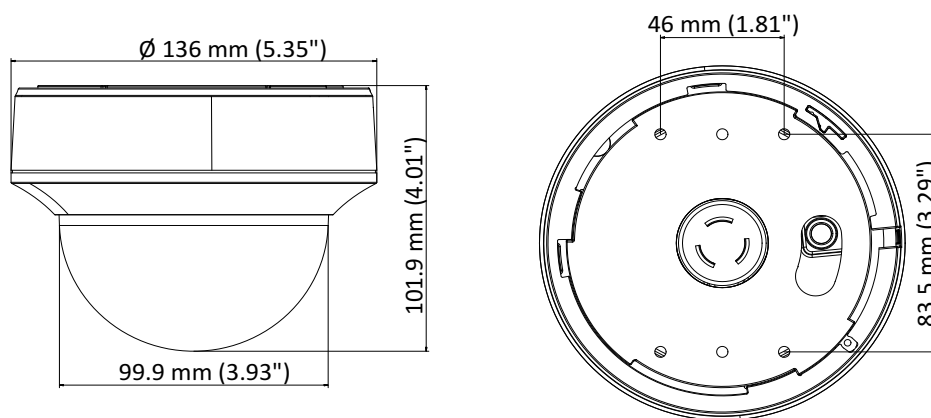

DS-2CE56H0T-(A)ITZF 5 MP Dome Camera

Key Features

- 5 MP high performance COMS
- 2560 × 1944 resolution
- 2.7 mm to 13.5 mm motorized vari-focal lens
- EXIR 2.0, smart IR, up to 40 m IR distance
- OSD menu, 2D DNR, DWDR
- 4 in 1 video output (switchable TVI/AHD/CVI/CVBS)
- Up the coax (HIKVISION-C)

Camera	
Image Sensor	5 MP CMOS image sensor
Resolution	2560 (H) × 1944 (V)
Min. Illumination	Color: 0.01 Lux @ (F1.2, AGC ON), 0 Lux with IR
Shutter Time	PAL: 1/25 s to 1/50, 000 s NTSC: 1/30 s to 1/50, 000 s
Lens	2.7 mm to 13.5 mm motorized vari-focal lens
Horizontal Field of View	95.7° to 29.1°
Lens Mount	Φ 14
Day & Night	IR cut filter
Angle Adjustment	Pan: 0° to 340°; Tilt: 0° to 75°; Rotate: 0° to 355°
Synchronization	Internal synchronization
Frame Rate	PAL: 5 MP@20fps, 4 MP@25fps, 1080p@25fps NTSC: 5 MP@20fps, 4 MP@30fps, 1080p@30fps
Menu	
AGC	Support
D/N Mode	Auto/Color/BW (Black and White)
White Balance	ATW/MWB
BLC	Support
DWDR (Digital Wide Dynamic Range)	Support
Functions	Brightness, Sharpness, DNR, Mirror, Smart IR
Interface	
Video Output	1 HD analog output
Switch Button	TVI/AHD/CVI/CVBS
General	
Operating Conditions	-40 °C to 60 °C (-40 °F to 140 °F), humidity: 90% or less (non-condensation)
Power Supply	12 VDC ±15%, 24 VAC ±15%
Power Consumption	DS-2CE56H0T-ITZF: Max. 4.4 W DS-2CE56H0T-AITZF: Max. 6.0 W
Material	Plastic
IR Range	Up to 40 m
Communication	Up the coax, Protocol: HIKVISION-C (TVI output)
Dimensions	∅ 136 mm × 101.9 mm (∅ 5.35" × 4.01")
Weight	DS-2CE56H0T-ITZF: 410 g (0.90 lb.) DS-2CE56H0T-AITZF: 445 g (0.98 lb.)

Order Model

DS-2CE56H0T-ITZF, DS-2CE56H0T-AITZF

Dimension

Accessory

DS-1275ZJ-SUS
Vertical Pole Mount

DS-1273ZJ-130B
Wall Mount

DS-1276ZJ-SUS
Corner Mount

DS-1271ZJ-130
Pendant Mount