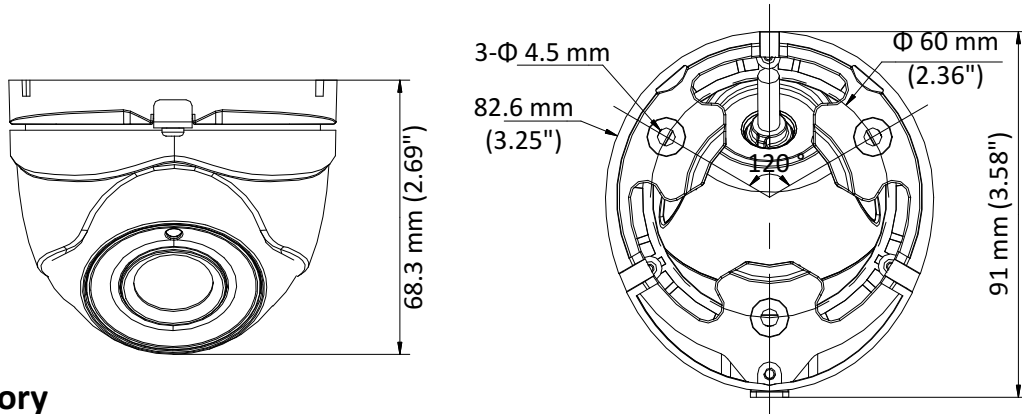

Order Models

DS-2CE56H1T-ITME

Dimension

Accessory

Distributed by