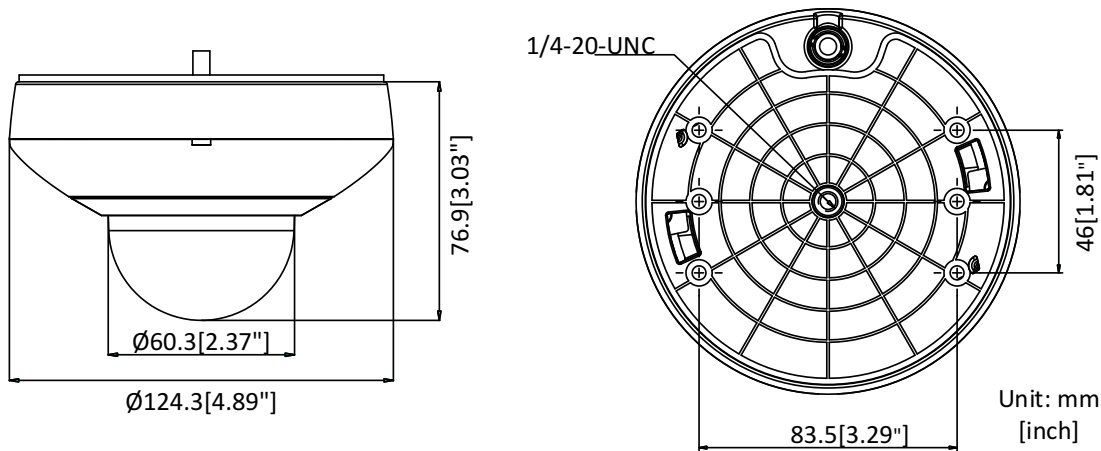

Available Model

DS-2DE1A200IW-DE3(2.8 mm), DS-2DE1A200IW-DE3(4 mm)

Dimensions

Accessories

DS-1294ZJ-PT Wall Mounting Bracket

Distributed by

HIKVISION®

Headquarters