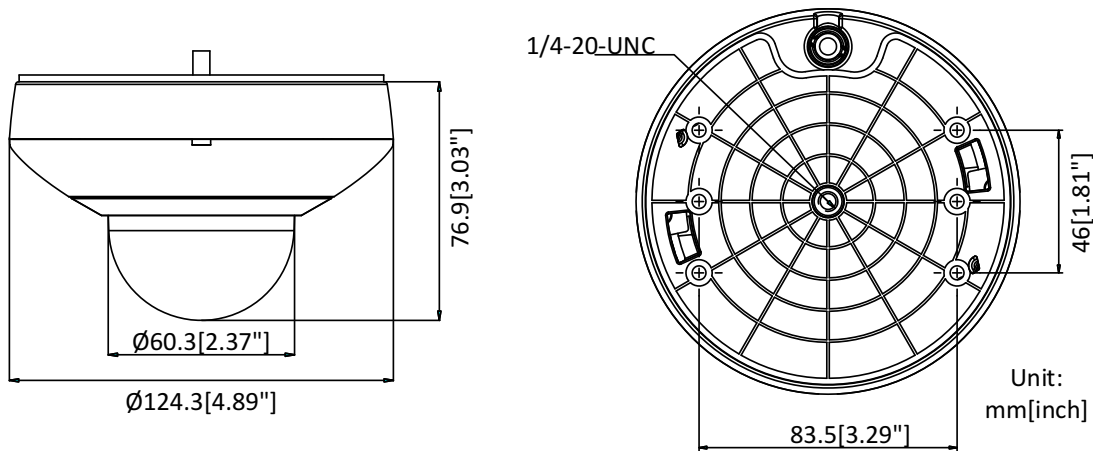

Available Model

DS-2DE1A200W-DE3(2.8 mm), DS-2DE1A200W-DE3(4 mm)

Dimensions

Accessories

DS-1294ZJ-PT Wall Mounting Bracket

Distributed by

HIKVISION®

Headquarters