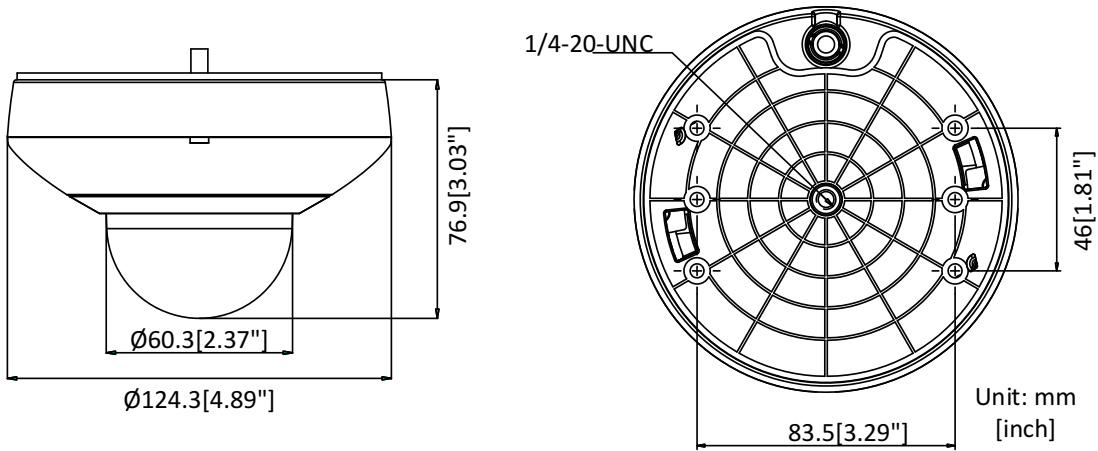

Available Model

DS-2DE1A400W-DE3(2.8 mm), DS-2DE1A400W-DE3(4 mm)

Dimensions

Accessories

DS-1294ZJ-PT Wall Mounting Bracket

Distributed by

Headquarters

No.555 Qianmo Road, Binjiang District,
Hangzhou 310051, China
T +86-571-8807-5998
overseasbusiness@hikvision.com