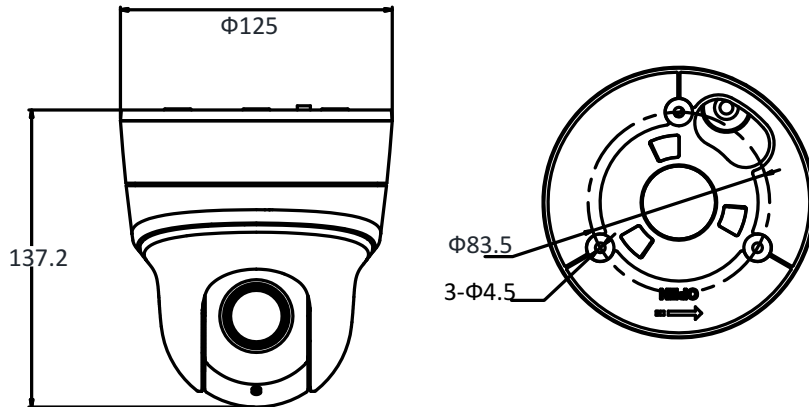

Order Model

DS-2DE2204IW-DE3

Dimension