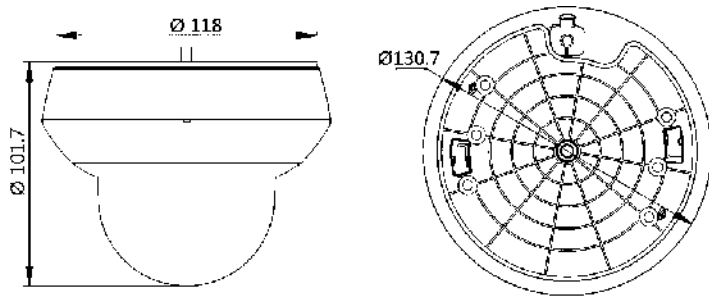

Available Model

DS-2DE2A204IW-DE3(2.8-12MM), 12 VDC & PoE

Dimensions

Unit:mm

Accessories

DS-1294ZJ-PT Wall Mounting Bracket

Distributed by