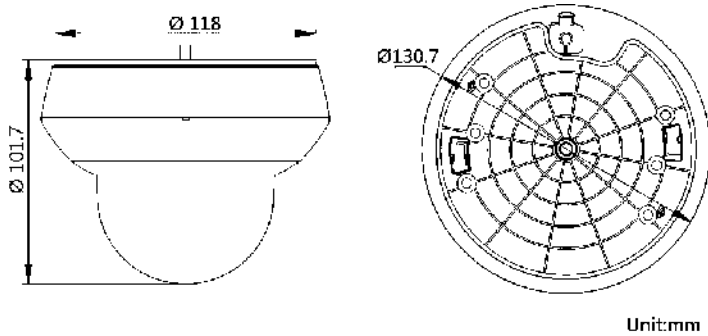

Available Model

DS-2DE2A204W-DE3(2.8-12MM), 12 VDC & PoE

Dimensions