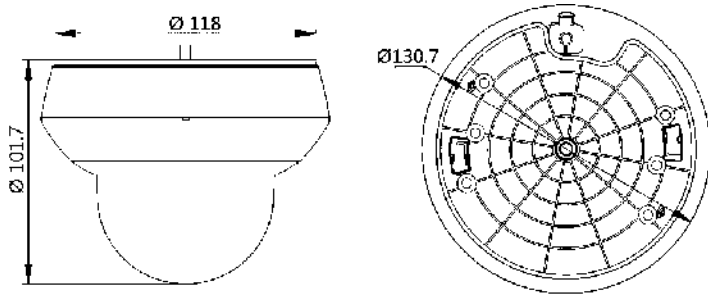

Available Model

DS-2DE2A404IW-DE3(2.8-12MM), 12 VDC & PoE

Dimensions

Unit:mm

Accessories

DS-1294ZJ-PT Wall Mounting Bracket

Distributed by