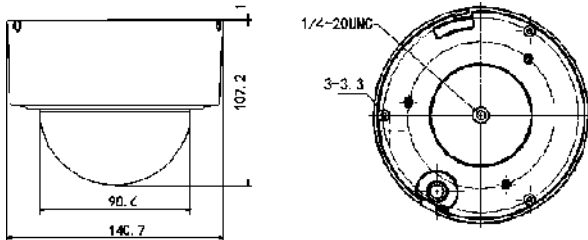

## Specifications

<b>Model</b>	<b>DS-2DE3204W-DE</b>
<b>Camera Module</b>	
Image Sensor	1/2.8" Progressive Scan CMOS
Min. Illumination	F1.6, AGC On : Color : 0.05 lux, B/W : 0.01 lux
Max. Image Resolution	1920(H) × 1080(V)
Focal Length	2.8~12mm, 4x
Digital Zoom	16X
Zoom Speed	Approx.1s(Wide~Tele)
Angle of View	105~33.5 degree (Wide~Tele)
Aperture Range	F1.6 ~F2.7
Focus Mode	Auto / Semiautomatic / Manual
DWDR	Support
Shutter Time	1/1~1/10,000s
AGC	Auto / Manual
White Balance	Auto / Manual /ATW/Indoor/Outdoor/Daylight lamp/Sodium lamp
Day & Night	IR Cut Filter
Privacy Mask	8 privacy masks programmable
Enhancement	3D DNR, HLC/BLC
<b>Pan and Tilt</b>	
Range	Pan: 0~350°; Tilt: 0°~90°
Speed	Pan Manual Speed: 0.1°~60°/s, Pan Preset Speed: 60°/s Tilt Manual Speed: 0.1°~50°/s, Tilt Preset Speed: 50°/s
Number of Preset	300
Patrol	8 patrols, up to 32 presets per patrol
Park Action	Preset/Patrol
Scheduled Task	Preset / Reboot / Patrol /Self test / Aux output
<b>Features</b>	
Detection	Intrusion detection, line crossing detection, audio exception detection, motion detection
ROI encoding	Support 4 areas with adjustable levels
<b>Alarm</b>	
Alarm I/O	1/1
Alarm Trigger	Tampering alarm, Network disconnect, IP address conflict, Storage exception
Alarm Action	Preset, Recording, Relay output, Upload center, Upload FTP, Email linkage

## Dimensions