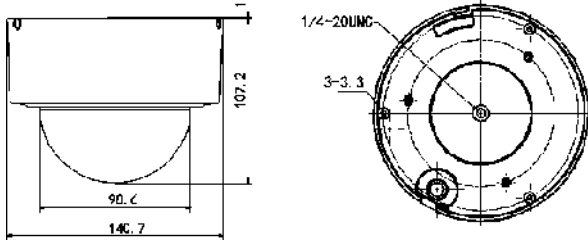

Dimensions