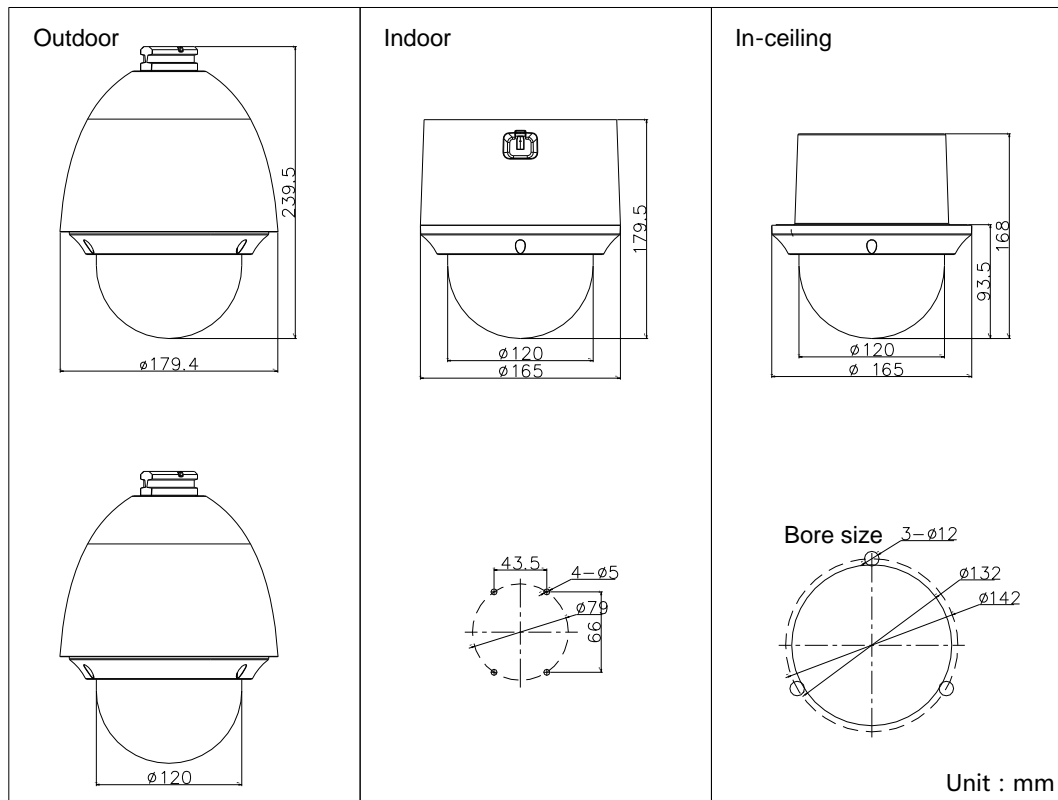

Dimensions

Order models

- DS-2DE4182-AE, 24VAC/PoE+(802.3at), outdoor
- DS-2DE4182-AE3, 24VAC/PoE(802.3af), indoor

NOTE: indoor models support ceiling or in-ceiling mount.

Accessories