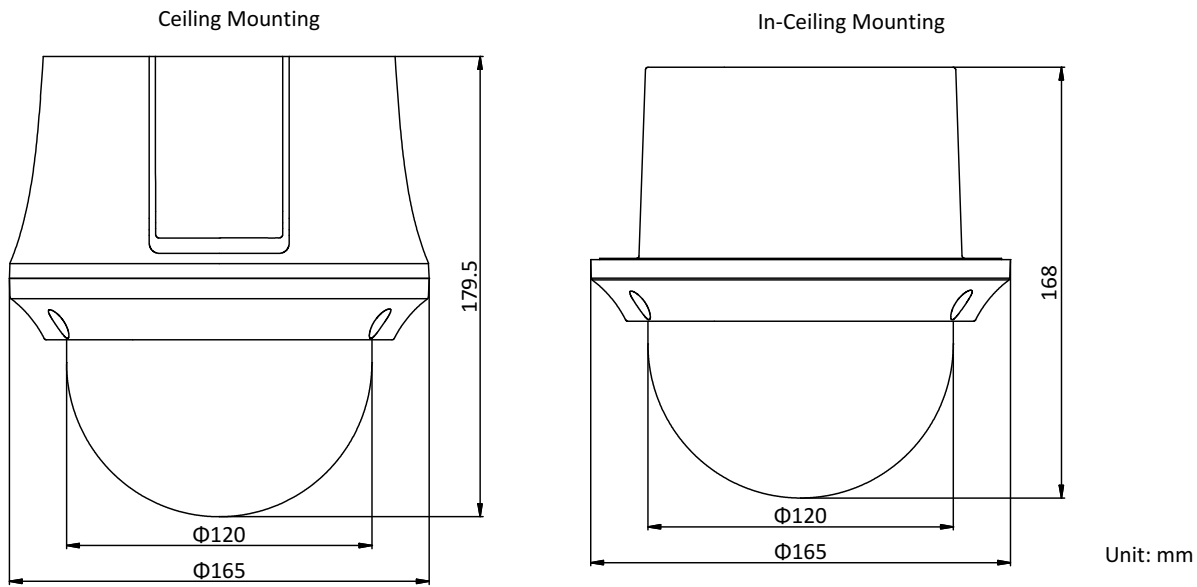

Available Model

DS-2DE4215W-DE3, 12 VDC & PoE+ (802.3 at, class4)

Dimensions