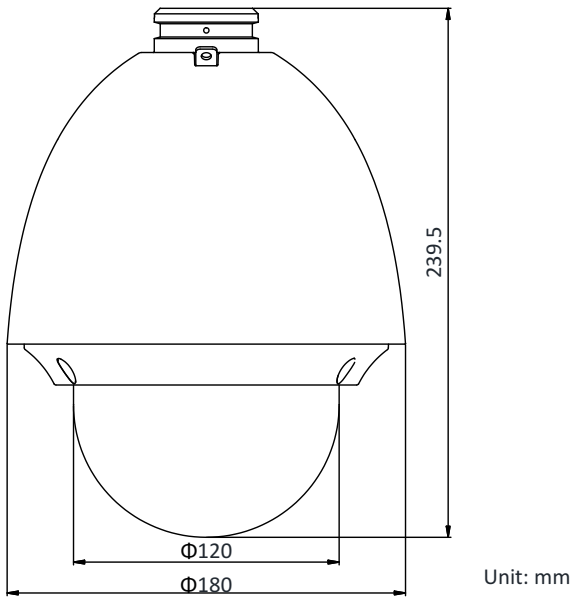

Available Model

DS-2DE4225W-DE, 12 VDC & PoE+ (802.3 at, class4)

Dimensions