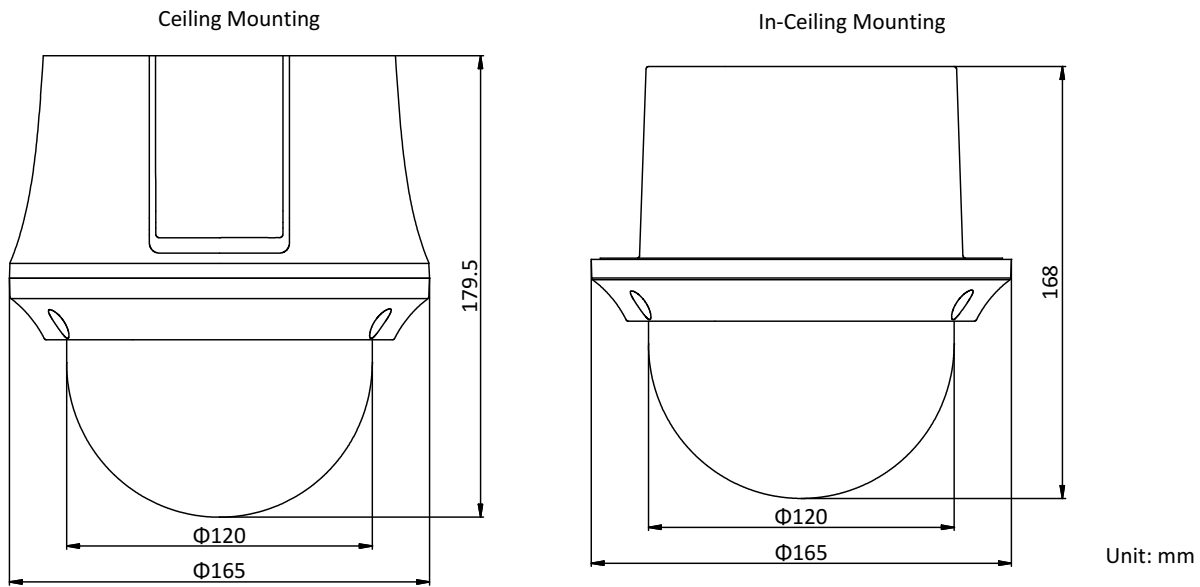

Available Model

DS-2DE4415W-DE3, 12 VDC & PoE+ (802.3 at, class4)

Dimensions