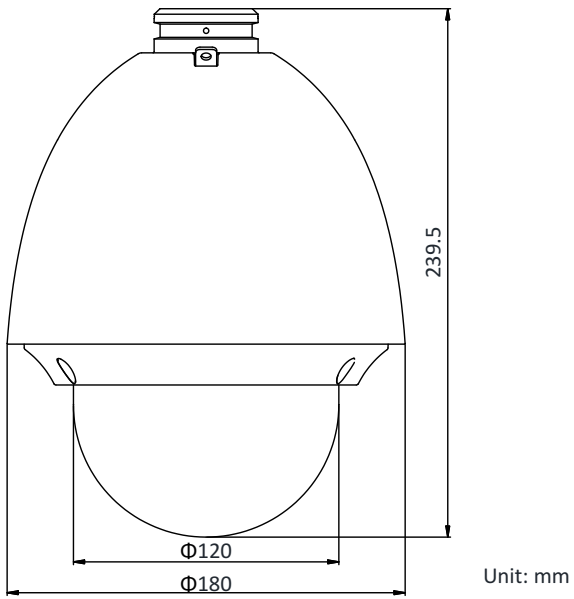

Available Model

DS-2DE4425W-DE, 12 VDC & PoE+ (802.3 at, class4)

Dimensions