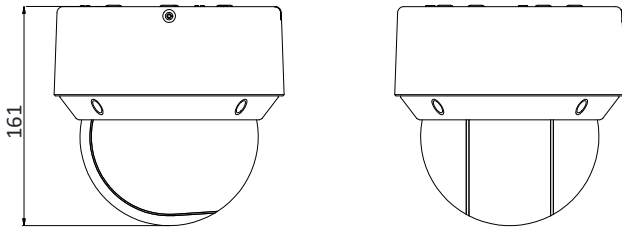

Order Model

DS-2DE4A220IW-DE, 12 VDC & PoE+ (802.3at, class4)

Dimensions

Unit: mm