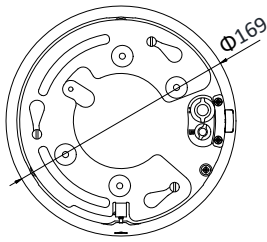

Order Model

DS-2DE4A220IW-DE, 12 VDC & PoE+ (802.3at, class4)

Dimensions

Unit: mm