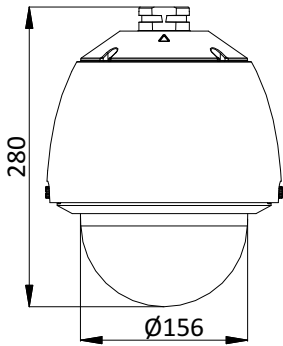

Order Model

DS-2DE5320W, 24 VAC & PoE+ (802.3at, class4)

Dimensions

Unit: mm

DRAFT

Accessories

DS-1602ZJ Wall Mounting Bracket

DS-1602ZJ-corner Corner Mounting Bracket