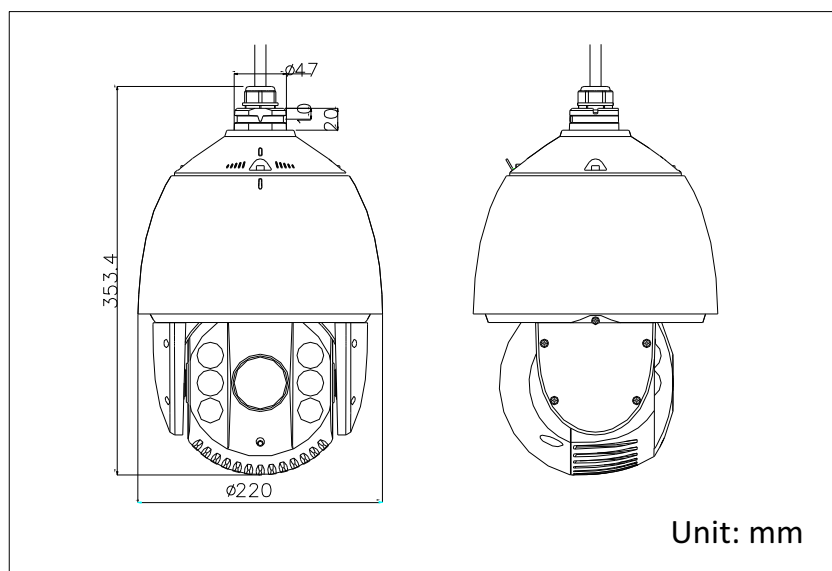

Number of Simultaneous Live View	Up to 20
	Dual Streams	Support
	Mini SD Memory Card	Micro SD Slot, up to 128GB, edge recording
	User/Host Level	Up to 32 users,3 Levels: Administrator, Operator and User
	Security Measures	User authentication (ID and PW), Host authentication (MAC address) IP address filtering
System Integration	Interface for application programming	Open-ended API, support Onvif, PSIA and CGI Support ezviz cloud P2P
	Web Browser	IE 7+, Chrome 18 +, Firefox 5.0 +, Safari 5.02 +
	Power	24 VAC(for -A model), Hi-PoE & 24 VAC(for -AE model) Max. 40W(IR LED 12W, Heater 6W)
	Working Temperature / Humidity	-30 °C-65 °C (-22 °F -149 °F) 90% or less
	Protection Level	IP66 standard TVS 4,000V lightning protection, surge protection and voltage transient protection
	Mounting	Various mounting modes optional
	Dimensions	Φ220×353.4mm (Φ8.66"×13.91")
	Mount Option (only suitable for outdoor dome)	Long-arm wall mount: DS-1602ZJ; Corner mount: DS-1602ZJ-corner; Pole Mount: DS-1602ZJ-pole; Power box mount:DS-1602ZJ-box

Dimensions