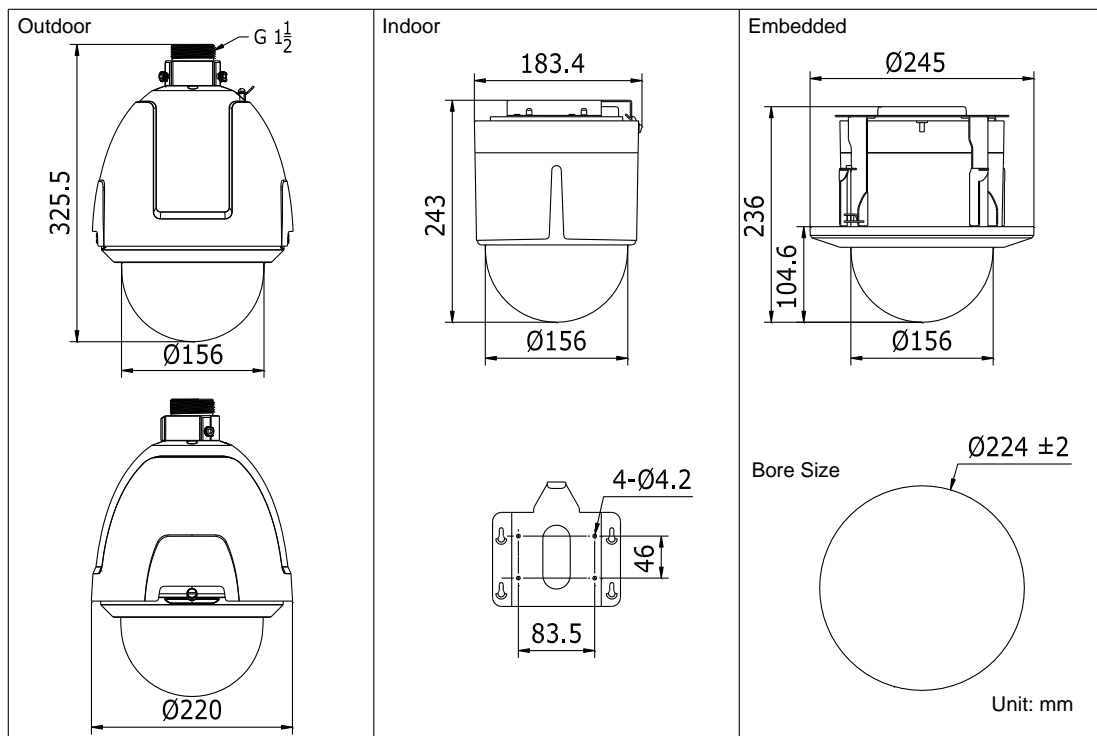

Working Temperature / Humidity	-30 °C -65 °C (-22 °F -149 °F)(outdoor dome) / -10 °C -50 °C (14 °F -122 °F)(indoor dome) 90% or less
Protection Level	IP66 standard (outdoor dome) TVS 4,000V lightning protection, surge protection and voltage transient protection
Impact Protection	Outdoor: IEC60068-275Eh, 20J; EN50102, up to IK10 Indoor: IEC60068-275Eh, 10J; EN50102, up to IK09
Mounting	Various mounting modes optional
Dimensions	Φ220×325.5mm (Φ8.66"×12.81")(Outdoor) Φ183.4×243mm (Φ7.22"×9.57")(Indoor ceiling) Φ245×236mm (Φ9.65"×9.29")(Indoor in-ceiling)
Weight (approx.)	4Kg (8.82 lbs)
Mount Option (only suitable for outdoor dome)	Long-arm wall mount: DS-1602ZJ; Corner mount: DS-1602ZJ-corner; Pole Mount: DS-1602ZJ-pole; Power box mount: DS-1602ZJ-box

Dimensions

Order models

- DS-2DF5274-A, 24VAC, outdoor
- DS-2DF5274-A3, 24VAC, indoor
- DS-2DF5274-AE3, 24VAC&PoE+, indoor
- DS-2DF5274-D, 12VDC, outdoor