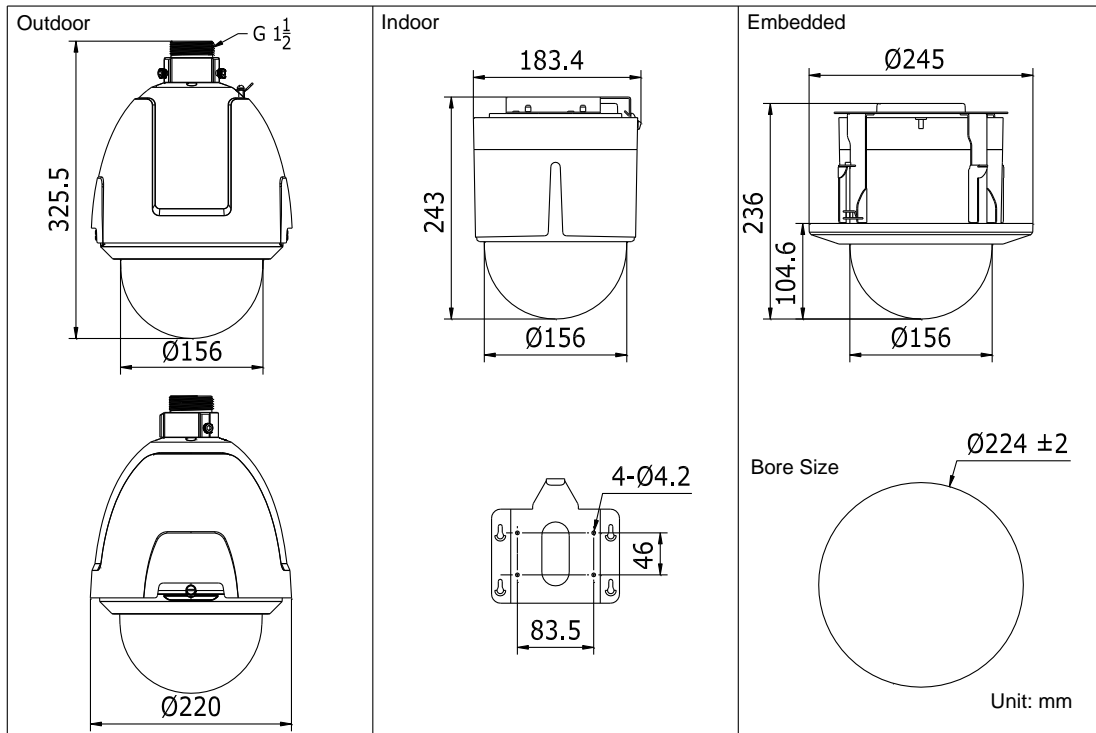

## Specifications

Model		DS-2DF5284-AEL:24VAC/Hi-PoE/PoE+,Outdoor	
		2 Megapixel 5 Inch Network Low Temperature Speed Dome	
Camera	Image Sensor	1/2.8" Progressive Scan CMOS	
	Effective Pixel	2230K pixels	
	Min. Illumination	Color : 0.3 lux (F1.6,1/30 sec, 50 IRE, AGC On)	
		B/W : 0.02 lux (F1.6,1/30 sec, 50 IRE, AGC On)	
	White Balance	Color : 0.02 lux (F1.6, 1/1 sec, 50 IRE, AGC On)	
		B/W : 0.002 lux (F1.6, 1/1 sec, 50 IRE, AGC On)	
	AGC	Auto / Manual /ATW / Indoor / Outdoor / Daylight lamp / Sodium lamp	
AGC	Auto / Manual		

## Dimensions