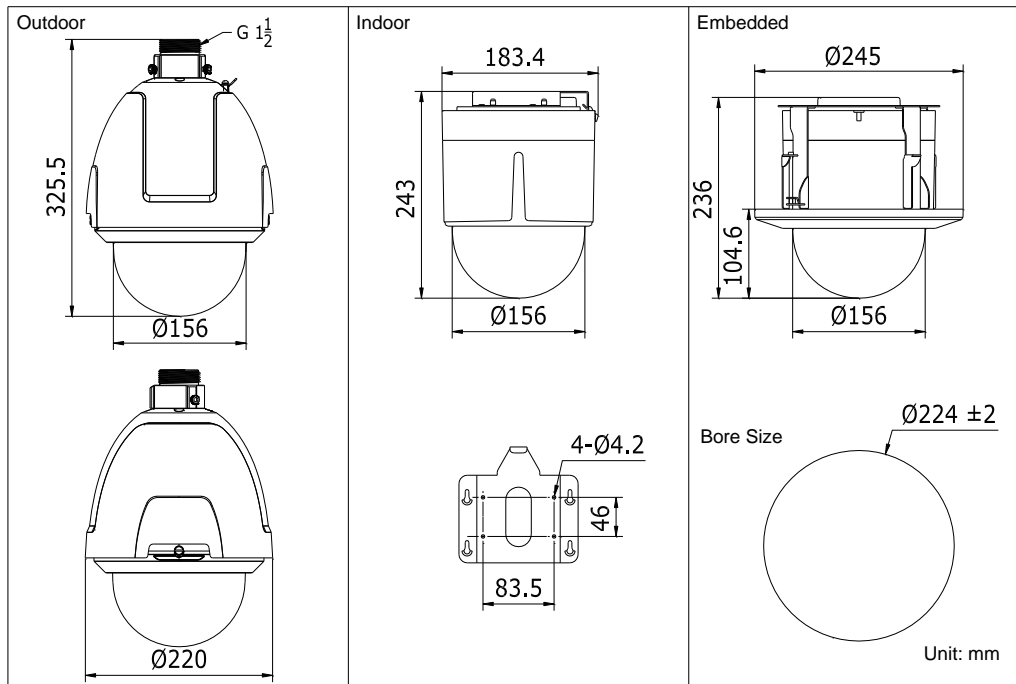

Humidity	90% or less
Protection Level	IP66 standard (outdoor dome) TVS 4,000V lightning protection, surge protection and voltage transient protection
Impact Protection	Outdoor: IEC60068-275Eh, 20J; EN50102, up to IK10 Indoor: IEC60068-275Eh, 10J; EN50102, up to IK09
Mounting	Various mounting modes optional
Dimensions	Φ220×325.5mm (Φ8.66"×12.81")(Outdoor) Φ183.4×243mm (Φ7.22"×9.57")(Indoor ceiling) Φ245×236mm (Φ9.65"×9.29")(Indoor in-ceiling)
Weight (approx.)	4Kg (8.82 lbs)
Mount Option (only suitable for outdoor dome)	Long-arm wall mount: DS-1602ZJ; Corner mount: DS-1602ZJ-corner; Pole Mount: DS-1602ZJ-pole; Power box mount: DS-1602ZJ-box

Dimensions

Order models

- DS-2DF5286-A, 24VAC, outdoor
- DS-2DF5286-A3, 24VAC, indoor
- DS-2DF5286-AE3, 24VAC&PoE+, indoor
- DS-2DF5286-D, 12VDC, outdoor
- DS-2DF5286-D3, 12VDC, indoor