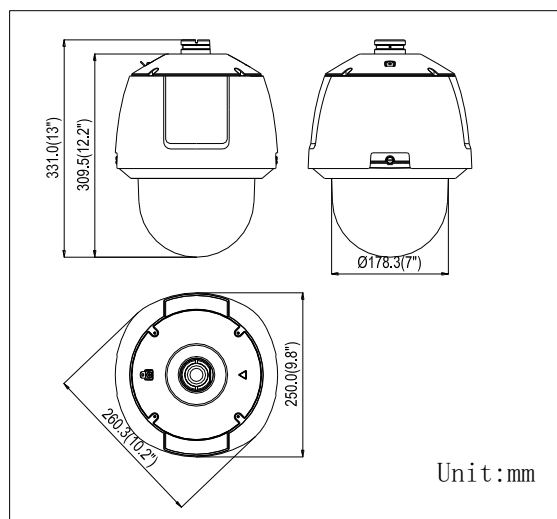

Dimensions

Accessories