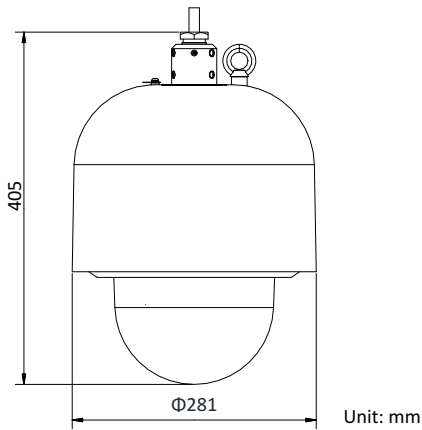

Dimensions