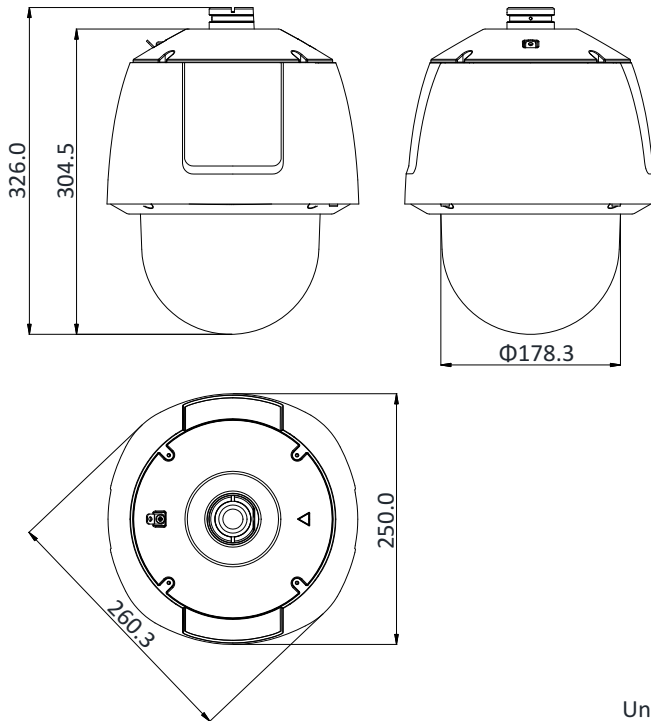

Order Model

DS-2DF6225X-AEL, 24 VAC & Hi-PoE

Dimensions

Unit: mm