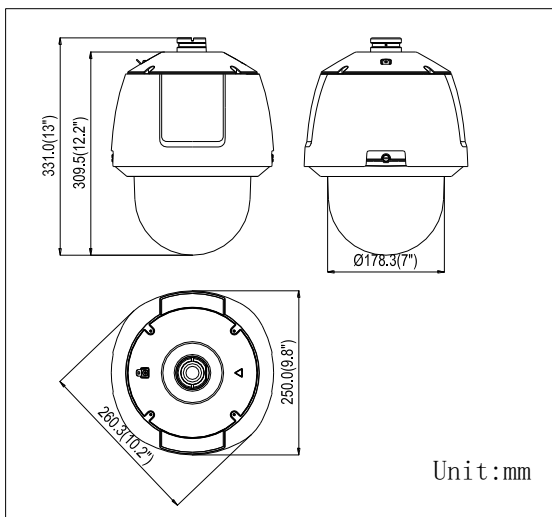

Dimensions

Accessories