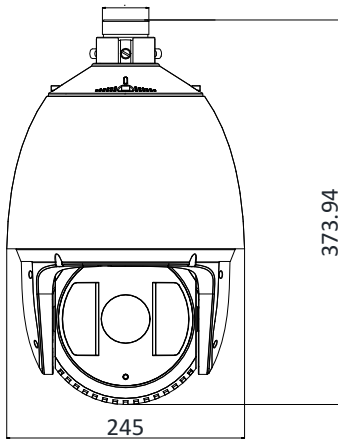

Client	iVMS-4200, iVMS-4500, iVMS-5200, Hik-Connect
Web Browser	IE 8 to 11, Chrome 31.0 to 44, Firefox 30.0 to 51
General	
Power	24 VAC (Max. 60 W) Hi-PoE (Max. 50 W)
Working Temperature	Outdoor: -40°C to 65°C (-40°F to 149°F)
Working Humidity	≤ 90%
Protection Level	IP66 Standard, 6000V Lightning Protection, Surge Protection and Voltage Transient Protection
Dimensions	Φ 245 mm × 373.94 mm (Φ 9.65" × 14.72")
Weight	Approx. 6 kg (13.23 lb)

Order Model

DS-2DF7225IX-AEL (D), without wiper, 24 VAC & Hi-PoE

DS-2DF7225IX-AELW (D), with wiper, 24 VAC & Hi-PoE

Dimensions

Unit: mm