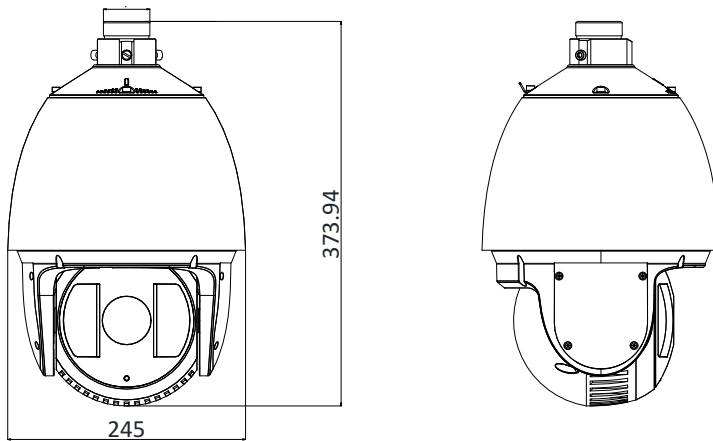

Working Humidity	≤ 90%
Protection Level	IP66 Standard, 6000V Lightning Protection, Surge Protection and Voltage Transient Protection
Dimensions	Φ 245 mm × 373.94 mm (Φ 9.65" × 14.72")
Weight	Approx. 6 kg (13.23 lb)

Order Model

DS-2DF7232IX-AEL (D), without wiper, 24 VAC & Hi-PoE

DS-2DF7232IX-AELW (D), with wiper, 24 VAC & Hi-PoE

Dimensions

Unit: mm

Accessories

	DS-1604ZJ	Wall Mounting Bracket
	DS-1604ZJ-box	Wall Mounting Bracket with Junction Box
	DS-1604ZJ-box-pole	Vertical Pole Mounting Bracket with Junction Box
	DS-1604ZJ-box-corner	Wall Mounting Bracket with Junction Box
	DS-1660ZJ	Parapet Wall Mounting Bracket
	DS-1619ZJ	Gooseneck Mounting Bracket
	DS-1661ZJ	Pendant Mounting Bracket
	DS-1662ZJ	Pendant Mounting Bracket
	DS-1663ZJ	Ceiling Mounting Bracket
	DS-1667ZJ	Extendable Pole for Pendant Mounting Bracket
	DS-1673ZJ	Horizontal Pole Mounting Bracket
	DS-1682ZJ	Extendable Pole for Pendant Mounting Bracket