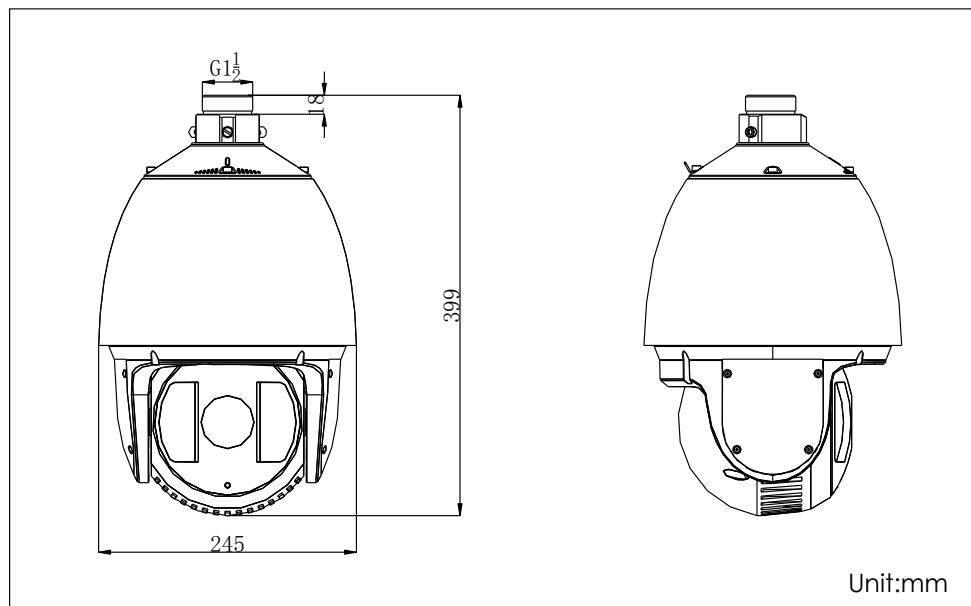

RS-485 Protocols	HIKVISION, Pelco-P, Pelco-D, self-adaptive
Power	24 VAC: 60W max Hi-PoE: 50W max
Working Temperature / Humidity	24 VAC: -40 °C-65°C(-40°F -149°F) Hi-PoE: -30 °C-65°C(-22°F -149°F) 90% or less
Protection Level	IP66 standard TVS 4,000V lightning protection, surge protection and voltage transient protection
Mounting	Various mounting modes optional
Dimensions	Φ245×399mm (Φ9.65"×15.71")(Outdoor)
Weight (approx.)	6Kg (13.22 lbs)
Mount Option (only suitable for outdoor dome)	Long-arm wall mount: DS-1602ZJ; Corner mount: DS-1602ZJ-corner; Pole Mount: DS-1602ZJ-pole; Power box mount: DS-1602ZJ-box

Dimensions

Order models

- DS-2DF7284-AEL, 24VAC/Hi-PoE, Low temperature, outdoor