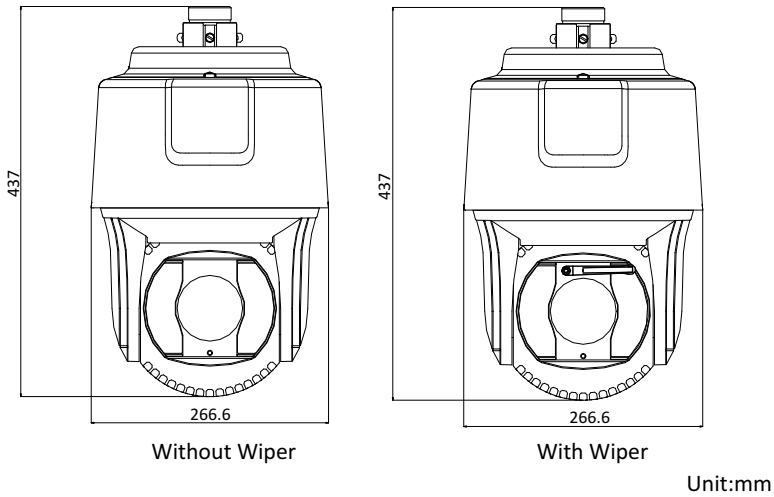

Dimensions	Φ 266.6 mm × 437 mm (Φ 10.50" × 17.20")
Weight	Approx. 8 kg (17.64 lb)

**Order Model**

DS-2DF8225IH-AEL, without wiper, 24 VAC &Hi-PoE

DS-2DF8225IH-AELW, with wiper, 24 VAC &Hi-PoE

**Dimensions**