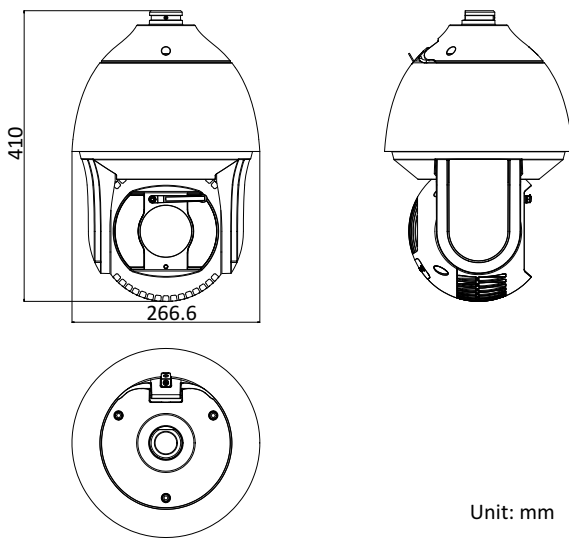

Protection Level	IP67 Standard, IK10 (only supported by camera without wiper), TVS 6,000V Lightning Protection, Surge Protection and Voltage Transient Protection
Dimensions	Φ 266.6 mm × 410 mm (Φ10.50" × 16.14")
Weight	Approx. 8 kg (17.64 lb)

Order Model

DS-2DF8225IX-AEL (B), without wiper, 24 VAC & Hi-PoE

DS-2DF8225IX-AELW (B), with wiper, 24 VAC & Hi-PoE

Dimensions

Unit: mm

Accessories

	DS-1604ZJ	Wall Mounting Bracket
	DS-1604ZJ-box	Wall Mounting Bracket with Junction Box
	DS-1604ZJ-box-pole	Vertical Pole Mounting Bracket with Junction Box
	DS-1604ZJ-box-corner	Wall Mounting Bracket with Junction Box
	DS-1660ZJ	Parapet Wall Mounting Bracket
	DS-1619ZJ	Gooseneck Mounting Bracket
	DS-1661ZJ	Pendant Mounting Bracket
	DS-1662ZJ	Pendant Mounting Bracket
	DS-1663ZJ	Ceiling Mounting Bracket
	DS-1667ZJ	Extendable Pole for Pendant Mounting Bracket
	DS-1673ZJ	Horizontal Pole Mounting Bracket
	DS-1682ZJ	Extendable Pole for Pendant Mounting Bracket