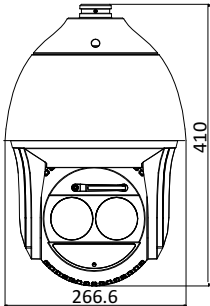

Dimensions	Φ 266.6 mm × 410 mm (Φ 10.50" × 16.14")
Weight	Approx. 8 kg (17.64 lb)

**Order Model**

DS-2DF8236I5X-AELW (B), with wiper, 24 VAC &amp; Hi-PoE

**Dimensions**

Unit: mm