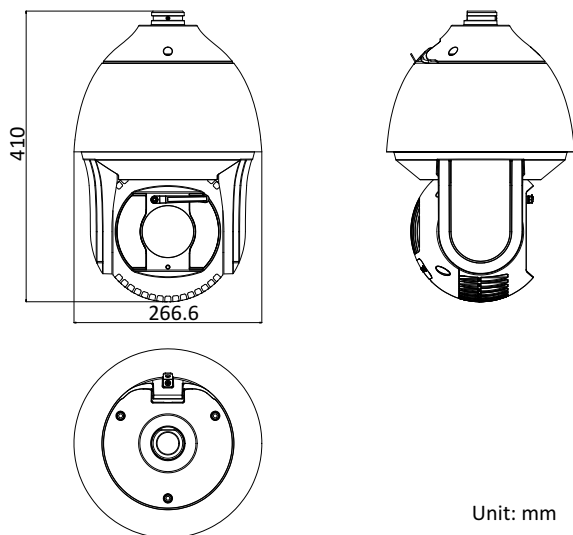

Protection Level	IP67 Standard, IK10 (only supported by camera without wiper), TVS 6,000V Lightning Protection, Surge Protection and Voltage Transient Protection
Dimensions	Φ 266.6 mm × 410 mm (Φ 10.50" × 16.14")
Weight	Approx. 8 kg (17.64 lb)

**Order Model**

DS-2DF8236IX-AEL (B), without wiper, 24 VAC & Hi-PoE

DS-2DF8236IX-AELW (B), with wiper, 24 VAC & Hi-PoE

**Dimensions**

Unit: mm