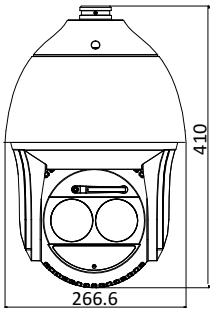

Protection Level	IP67 Standard, IK10 (only supported by camera without wiper), TVS 6000V Lightning Protection, Surge Protection and Voltage Transient Protection
Material	Aluminum alloy
Dimensions	Φ 266.6 mm × 410 mm (Φ 10.50" × 16.14")
Weight	Approx. 8 kg (17.64 lb)

### Dimensions

Unit: mm