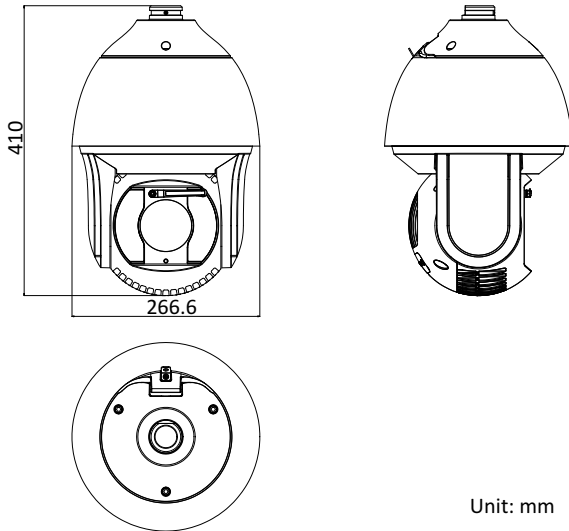

Weight

Approx. 8 kg (17.64 lb)

Order Model

DS-2DF8425IX-AEL (C), without wiper, 24 VAC & Hi-PoE

DS-2DF8425IX-AELW (C), with wiper, 24 VAC & Hi-PoE

Dimensions

Unit: mm

Accessories