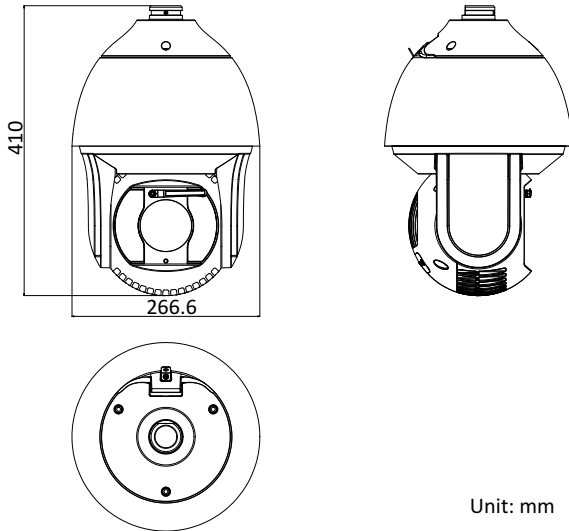

Weight

Approx. 8 kg (17.64 lb)

Order Model

DS-2DF8436IX-AEL (C), without wiper, 24 VAC & Hi-PoE

DS-2DF8436IX-AELW (C), with wiper, 24 VAC & Hi-PoE

Dimensions

Unit: mm

Accessories