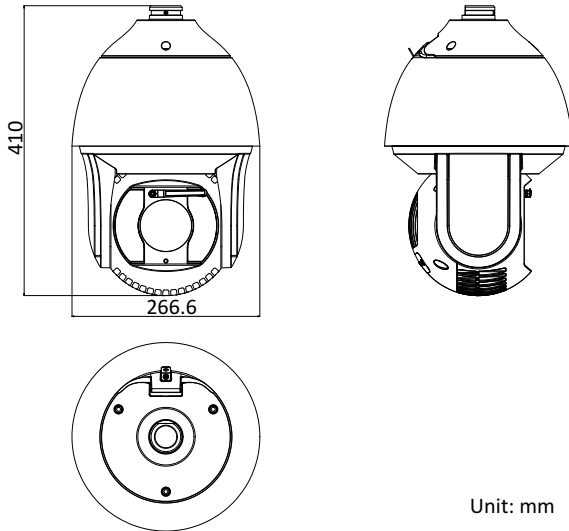

Weight

Approx. 8 kg (17.64 lb)

Order Model

DS-2DF8825IX-AEL (B), without wiper, 24 VAC & Hi-PoE

DS-2DF8825IX-AELW (B), with wiper, 24 VAC & Hi-PoE

Dimensions

Unit: mm

Accessories