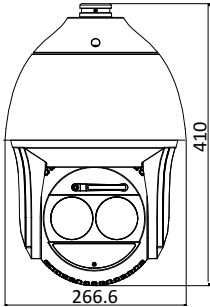

Order Model

DS-2DF8836I5X-AELW (B), with wiper, 24 VAC & Hi-PoE

Dimensions

Unit: mm