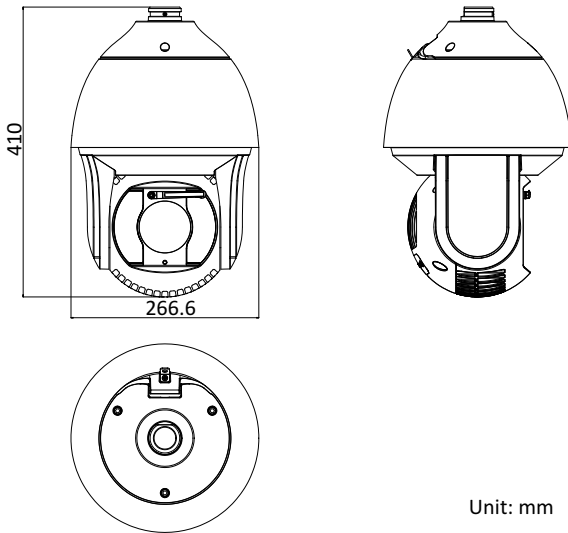

Dimensions	Φ 266.6 mm × 410 mm (Φ 10.50" × 16.14")
Weight	Approx. 8 kg (17.64 lb)

**Order Model**

DS-2DF8836IX-AEL (B), without wiper, 24 VAC & Hi-PoE

DS-2DF8836IX-AELW (B), with wiper, 24 VAC & Hi-PoE

**Dimensions**