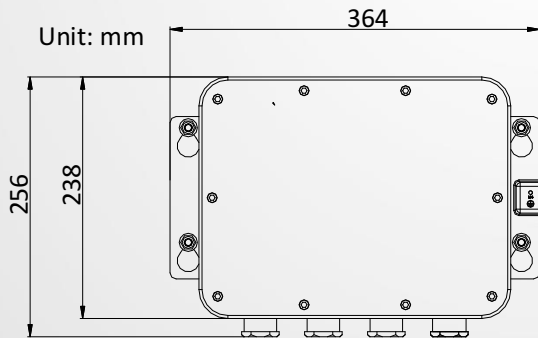

DS-2DT6223-AELY

2.0 MP Anti-Corrosion Network PTZ Camera

DARKFIGHTER

Dimension

Junction Box

Application (Optional)

DS-1697ZJ
Wall Mounting

DS-1696ZJ
Pendant Mounting