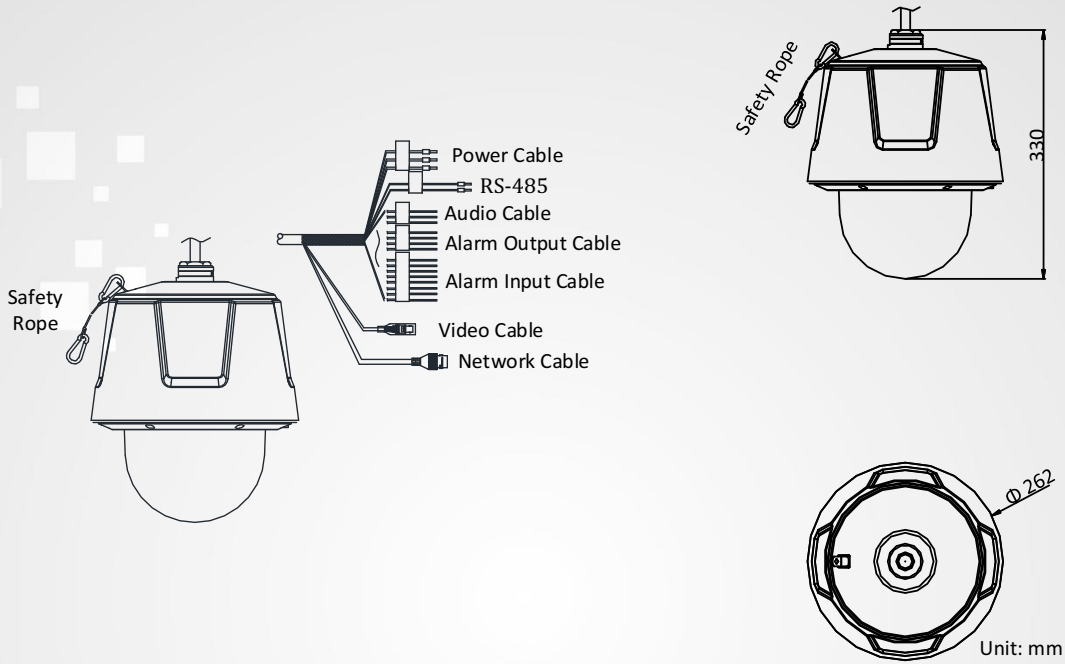

Dimension

Junction Box