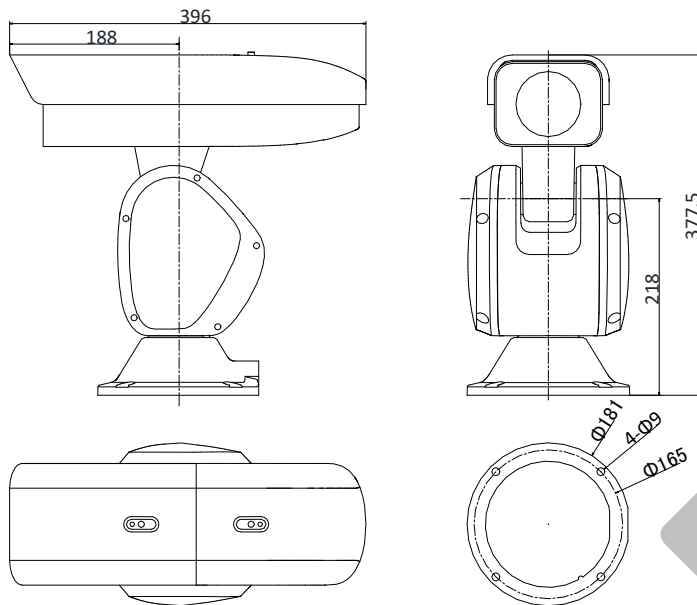

Order Model

DS-2DY7236W-A 24 VAC

Dimensions

Unit: mm

Accessories

DS-1693ZJ

Wall Mount

Distributed by