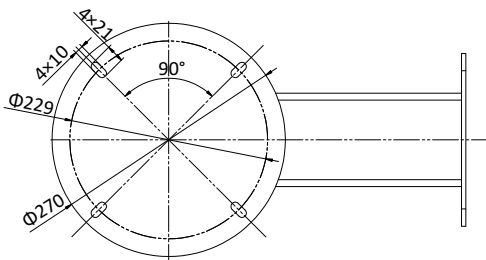

Explosion-proof Certificate	TUV 17 ATEX 8118, IECEx TUR 17.0049
Dimensions	440 mm × 258 mm × 510 mm (17.32" × 10.16" × 20.08")
Weight	Approx. 36.7 kg (80.91 lb)

Available Model

DS-2DY9236I-CWX(W/316L), 100 VAC to 240 VAC

Dimensions

Unit: mm

Accessories

DS-1713ZJ-Y (SUS316L)

Wall Mounting Bracket

Unit: mm

Distributed by

HIKVISION®