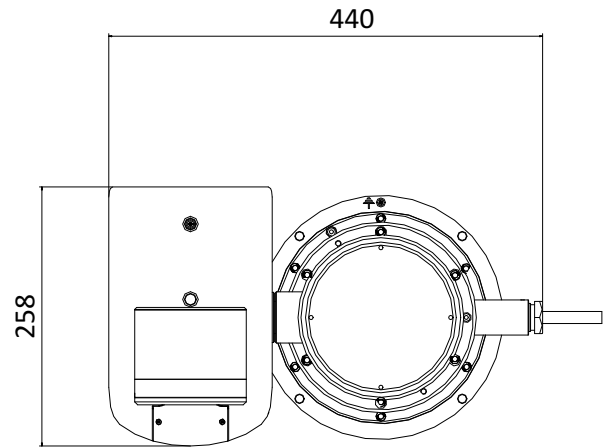

Explosion-proof Certificate	TUV 17 ATEX 8118, IECEx TUR 17.0049
Dimensions	440 mm × 258 mm × 510 mm (17.32" × 10.16" × 20.08")
Weight	Approx. 36.7 kg (80.91 lb)

Available Model

DS-2DY9236I-CWX(W/316L), 100 VAC to 240 VAC

Dimensions

Unit: mm