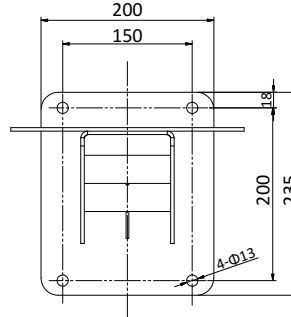

Explosion-proof Certificate	TUV 17 ATEX 8118, IECEx TUR 17.0049
Dimensions	440 mm × 258 mm × 510 mm (17.32" × 10.16" × 20.08")
Weight	Approx. 36.7 kg (80.91 lb)

Available Model

DS-2DY9236I-CWX(W/316L), 100 VAC to 240 VAC

Dimensions

Unit: mm

Accessories

DS-1713ZJ-Y (SUS316L)

Wall Mounting Bracket

Unit: mm

Distributed by

HIKVISION®