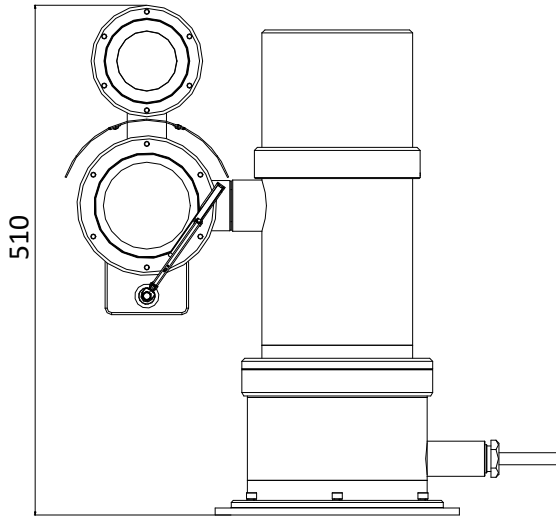

Explosion-proof Certificate	TUV 17 ATEX 8118, IECEx TUR 17.0049
Dimensions	440 mm × 258 mm × 510 mm (17.32" × 10.16" × 20.08")
Weight	Approx. 36.7 kg (80.91 lb)

Available Model

DS-2DY9236I-CWX(W/316L), 100 VAC to 240 VAC

Dimensions

Unit: mm