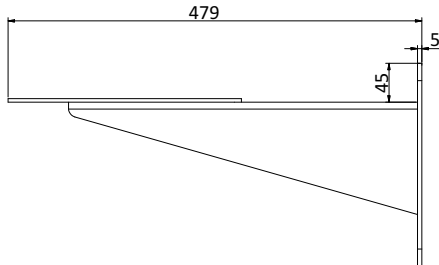

Explosion-proof Certificate	TUV 17 ATEX 8118, IECEx TUR 17.0049
Dimensions	440 mm × 258 mm × 510 mm (17.32" × 10.16" × 20.08")
Weight	Approx. 36.7 kg (80.91 lb)

Available Model

DS-2DY9236I-CWX(W/316L), 100 VAC to 240 VAC

Dimensions

Unit: mm

Accessories

DS-1713ZJ-Y (SUS316L)

Wall Mounting Bracket

Unit: mm

Distributed by

HIKVISION®