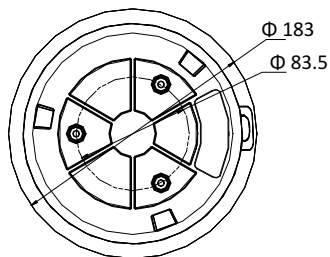

Order Model

DS-2PT3326IZ-DE3 (2.8-12mm), 12 VDC & PoE+

Dimensions

Unit: mm

Accessories

DS-1294ZJ-TRL

Wall Mounting Bracket

DS-1271ZJ-PT10

Pendant Mounting Bracket

HIKVISION®

Headquarters

No.555 Qianmo Road, Binjiang District,
Hangzhou 310051, China
T +86-571-8807-5998
overseasbusiness@hikvision.com

Hikvision USA
T +1-909-895-0400
sales.usa@hikvision.com

Hikvision Australia
T +61-2-8599-4233
salesau@hikvision.com

Hikvision India
T +91-22-28469900
sales@pramahikvision.com

Hikvision Canada
T +1-866-200-6690
sales.canada@hikvision.com

Hikvision Thailand
T +662-275-9949
sales.thailand@hikvision.com

Hikvision Europe
T +31-23-5542770
sales.eu@hikvision.com

Hikvision Italy
T +39-0438-6902
info.it@hikvision.com

Hikvision Brazil
T +55 11 3318-0050
Latam.support@hikvision.com

Hikvision Turkey
T +90 (216)521 7070- 7074
sales.tr@hikvision.com

Hikvision Malaysia
T +601-7652-2413
sales.my@hikvision.com

Hikvision UK & Ireland
T +01628-902140
sales.uk@hikvision.com

Hikvision South Africa
Tel: +27 (10) 0351172
sale.africa@hikvision.com

Hikvision France
T +33(0)1-85-330-450
info.fr@hikvision.com

Hikvision Kazakhstan
T +7-727-9730667
nikia.panfilov@hikvision.ru

Hikvision Vietnam
T +84-974270888
sales.vt@hikvision.com

Hikvision UAE
T +971-4-4432090
salesme@hikvision.com

Hikvision Singapore
T +65-6684-4718
sg@hikvision.com

Hikvision Spain
T +34-91-737-16-55
info.es@hikvision.com

Hikvision Tashkent
T +99-87-1238-9438
uzb@hikvision.ru

Hikvision Hong Kong
T +852-2151-1761
info.hk@hikvision.com

Hikvision Russia
T +7-495-669-67-99
saleru@hikvision.com

Hikvision Korea
T +82-(0)31-731-8817
sales.korea@hikvision.com

Hikvision Poland
T +48-22-460-01-50
info.pl@hikvision.com

Hikvision Indonesia
T +62-21-2933759
Sales.Indonesia@hikvision.com

Hikvision Colombia
sales.colombia@hikvision.com