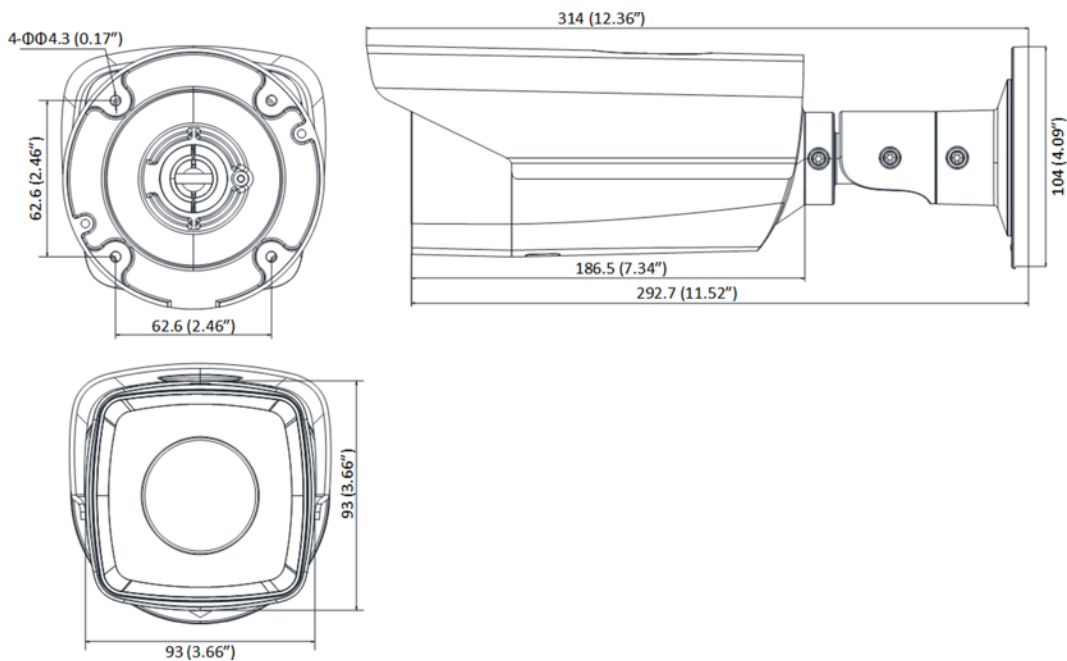

Available Model

DS-2TD2136-10/V1

Dimensions

Distributed by

**HIKVISION®****Headquarters**

No.555 Qianmo Road, Binjiang District,
Hangzhou 310051, China
T +86-571-8807-5998
overseasbusiness@hikvision.com

Hikvision USA
T +1-909-895-0400
sales.usa@hikvision.com