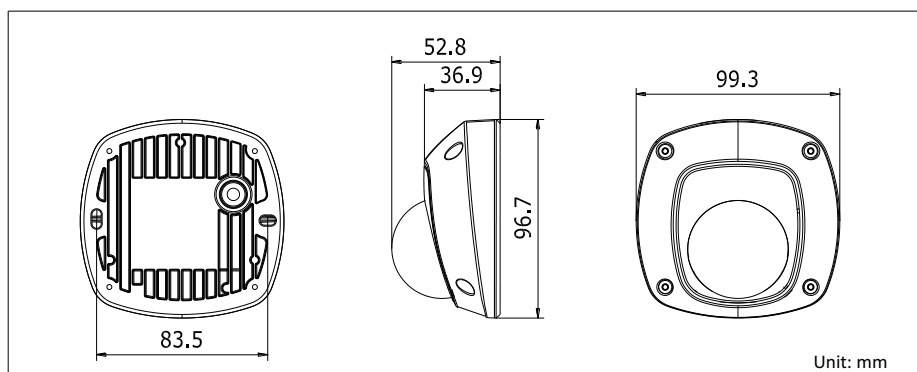

Alarm Trigger	Motion Detection, Tampering Alarm, Network Disconnected, IP Address Conflict, Illegal Login, HDD full, HDD error
Detection	Defocus Detection, Scene Change Detection, Face Detection, Intrusion Detection, Line Crossing Detection, Region Entrance Detection, Region Exiting Detection, Unattended Baggage Detection, Object Removal Detection
Protocols	TCP/IP, UDP, ICMP, HTTP, HTTPS, FTP, DHCP, DNS, DDNS, RTP, RTSP, RTCP, PPPoE, NTP, UPnP, SMTP, SNMP, IGMP, 802.1X, QoS, IPv6
Standard	ONVIF (PROFILE S, PROFILE G), PSIA, CGI, ISAPI
General Function	One-key Reset, Dual-VCA, Anti-Flicker, Three Streams, Heartbeat, Mirror, Password Protection, Privacy Mask, Watermark, IP Address Filter
Interface	
Communication Interface	-IM: M12 aviation plug -I: 1 RJ45 10M/100M Ethernet port
Audio	Build-in microphone, audio output(line out)
Audio Interface	1 build-in microphone, 1 audio out interface (line out)
General	
Operating Conditions	-30 °C to +60 °C (-22 °F to +140°F), Humidity 95% or less (non-condensing)
Power Supply	DC12V; PoE (802.3af)
Power Consumption	Max. 5W
IR Range	Up to 10 m
Protection Level	IP66, IK8
Dimensions	99.3 × 96.7 × 52.8 mm (3.9" × 3.8" × 2.1")
Weight	420 g (0.92lbs)

Order Models

DS-2XM6122FWD-I: a RJ45 network interface and a power supply interface

DS-2XM6122FWD-IM: an M12 aviation plug

Dimension