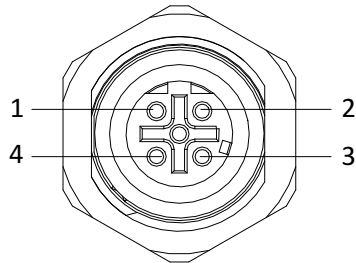

Order Models

DS-2XM6122FWD-I: a RJ45 network interface and a power supply interface

DS-2XM6122FWD-IM: an M12 aviation plug

Dimension

Interface Description

	M12 Wire	R-J45 Wire
TX+	1	1
TX-	3	2
RX+	2	3
RX-	4	6