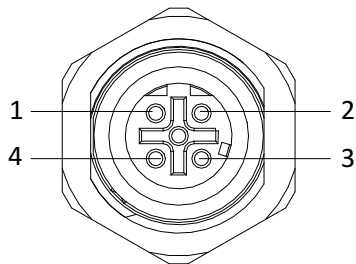

Interface Description

	M12 Wire	R-J45 Wire
TX+	1	1
TX-	3	2
RX+	2	3
RX-	4	6