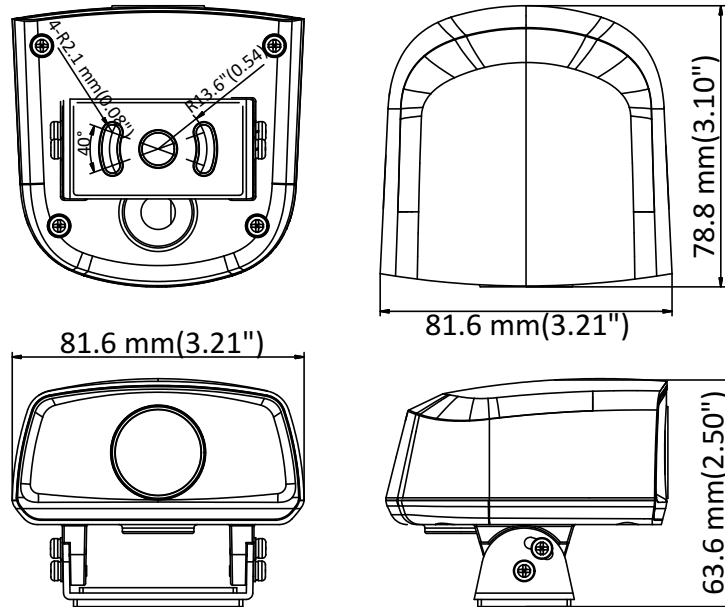

## Specifications

<b>Camera</b>	
Image Sensor	1/2.7" Progressive Scan CMOS
Min. Illumination	Color: 0.018 lux @(F1.2 AGC ON) B/W: 0.006 lux @(F1.2 AGC ON), 0 lux with IR
Shutter Speed	1/3 s to 1/100,000 s
Slow Shutter	Yes
Day & Night	IR Cut Filter
Digital Noise Reduction	3D DNR
WDR	120dB
2-Axis Adjustment	Pan: -20° to 20°, tilt: -15° to 20°
<b>Lens</b>	
Focal length	2.8 mm, 4 mm, 6 mm, 8 mm, and 12 mm, optional
Aperture	F2.0
FOV	2.8 mm: horizontal FOV 115°, vertical FOV 62°, diagonal FOV 135° 4 mm: horizontal FOV 87°, vertical FOV 48°, diagonal FOV 102° 6 mm: horizontal FOV 60°, vertical FOV 32.4°, diagonal FOV 70° 8 mm: horizontal FOV 41°, vertical FOV 23.2°, diagonal FOV 47.6° 12 mm: horizontal FOV 26.5°, vertical FOV 15°, diagonal FOV 30.5°
Lens Mount	M12
<b>IR</b>	
IR Range	10 to 30 m
Wavelength	850nm
<b>Compression Standard</b>	
Video Compression	Main stream: H.265/H.264 Sub stream: H.265/H.264/MJPEG Third stream: H.265/H.264
H.264 Type	Baseline Profile/Main Profile/High Profile
H.264+	Yes
H.265 Type	Main Profile
H.265+	Yes
Video Bit Rate	32 Kbps to 16 Mbps
<b>Smart Feature-set</b>	
Behavior Analysis	Line crossing detection, intrusion detection, region entrance detection, region exit detection, unattended baggage detection, object removal detection
Exception	Scene change detection, defocus detection
Face Detection	Yes
Region of Interest	Support 4 fixed regions for each stream, and dynamic face tracking
<b>Image</b>	
Max. Resolution	1920 × 1080
Main Stream	50Hz: 25fps (1920 × 1080, 1280 × 960, 1280 × 720) 60Hz: 30fps (1920 × 1080, 1280 × 960, 1280 × 720)
Sub Stream	50Hz: 25fps (704 × 576, 352 × 288, 640 × 480, 320 × 240) 60Hz: 30fps (704 × 480, 352 × 240, 640 × 480, 320 × 240)
Third Stream	50Hz: 25fps(1920 × 1080, 1280 × 960, 1280 × 720, 704 × 576, 352 × 288, 640 × 480, 320 × 240) 60Hz: 30fps(1920 × 1080, 1280 × 960, 1280 × 720, 704 × 480, 352 × 240, 640 × 480, 320 × 240)

## Dimensions