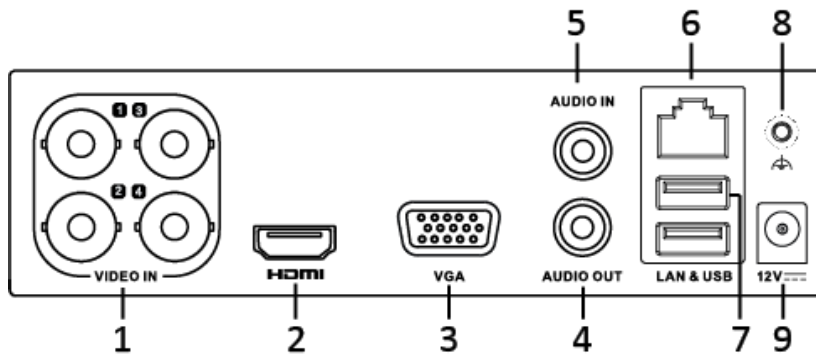

- Full channel recording at up to 1080p resolution

Video Output

- Simultaneous HDMI/VGA output at up to 1920 × 1080 resolution

Storage and Playback

- One SATA interface (up to 6 TB capacity per HDD)
- 4-ch synchronous playback at up to 1080p resolution
- Smart search for efficient playback

Specifications

Model		DS-7104HGHI-SH
Video/Audio input	Video compression	H.264
	Analog and HDTV video input	4-ch BNC interface (1.0 Vp-p, 75 Ω), supporting coaxitron connection
	Supported camera types	720p25, 720p30, 720p50, 720p60, 1080p25, 1080p30, CVBS
	Audio compression	G.711u
	Audio input/Two-way audio input	1-ch, RCA (2.0 Vp-p, 1 KΩ)
Video/Audio output	HDMI/VGA output	1920 × 1080/60Hz, 1280 × 1024/60Hz, 1280 × 720/60Hz, 1024 × 768/60Hz
	Encoding resolution	1080p/720p/VGA/WD1/4CIF/CIF
	Frame rate	Main stream: 1080p@12fps; 720p/VGA/WD1/4CIF/CIF@25fps (P)/30fps (N)
		Sub-stream: WD1/4CIF@12fps; CIF/QCIF/QVGA@25fps (P)/30fps (N)
	Video bit rate	32 Kbps to 6 Mbps
	Audio output	1-ch, RCA (Linear, 1KΩ)
	Audio bit rate	64 Kbps
	Dual stream	Support
	Stream type	Video, Video & Audio
Synchronous playback	4-ch	
Network management	Remote connections	128
	Network protocols	TCP/IP, PPPoE, DHCP, Hik Cloud P2P, DNS, DDNS, NTP, SADP, SMTP, NFS, iSCSI, UPnP™, HTTPS
Hard disk	SATA	1 SATA interface
	Capacity	Up to 6 TB capacity for each disk
External interface	Network interface	1, RJ45 10M/100M self-adaptive Ethernet interface
	USB interface	2 × USB 2.0
General	Power supply	12 VDC
	Consumption (without HDD)	≤ 15 W
	Working temperature	-10 °C to +55 °C (14 °F to 131 °F)
	Working humidity	10% to 90%
	Dimensions (W × D × H)	200 × 200 × 45 mm (7.9 × 7.9 × 1.8 inch)
	Weight (without HDD)	≤ 0.8 kg (1.8 lb)

Physical Interfaces

Index	Description	Index	Description
1	VIDEO IN	6	LAN Network Interface
2	HDMI Interface	7	USB Interfaces
3	VGA Interface	8	GND
4	AUDIO OUT, RCA Connector	9	12 VDC Power Input
5	AUDIO IN, RCA Connector		